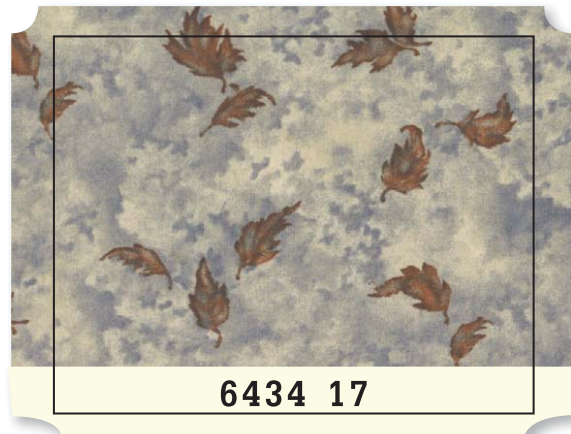

6432 13

Mountain Peek Creations, 50" x 68"
Stock # MPC358A/ MPC358AG

moda
MODAFABRICS.COM

6436 23

6437 25

6437 32

6433 17

6434 17