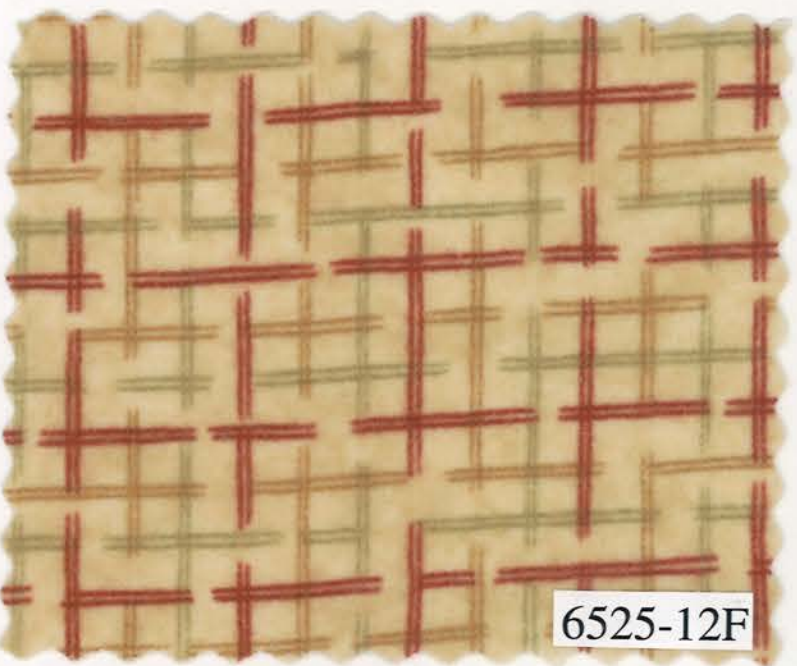

6520-15F*

Panel has been reduced approximately 50% to show overall pattern.

Boundary Waters

Flannels

Holly Taylor

Style

6526-15F

6522-15F*

6525-15F*

6521-15F

6524-15F*

Boundary Waters

Flannels

Holly Taylor

Style

6526-12F

6522-12F

6525-12F

6521-12F*

6524-12F

6523-12F*

Boundary Waters

Flannels

Holly Taylor

Style

Panel measures approximately 24" x 44"

Blocks measure approximately 9.25" x 9"

6520-17F

Panel has been reduced approximately 50% to show overall pattern.

moda

Boundary Waters

Flannels