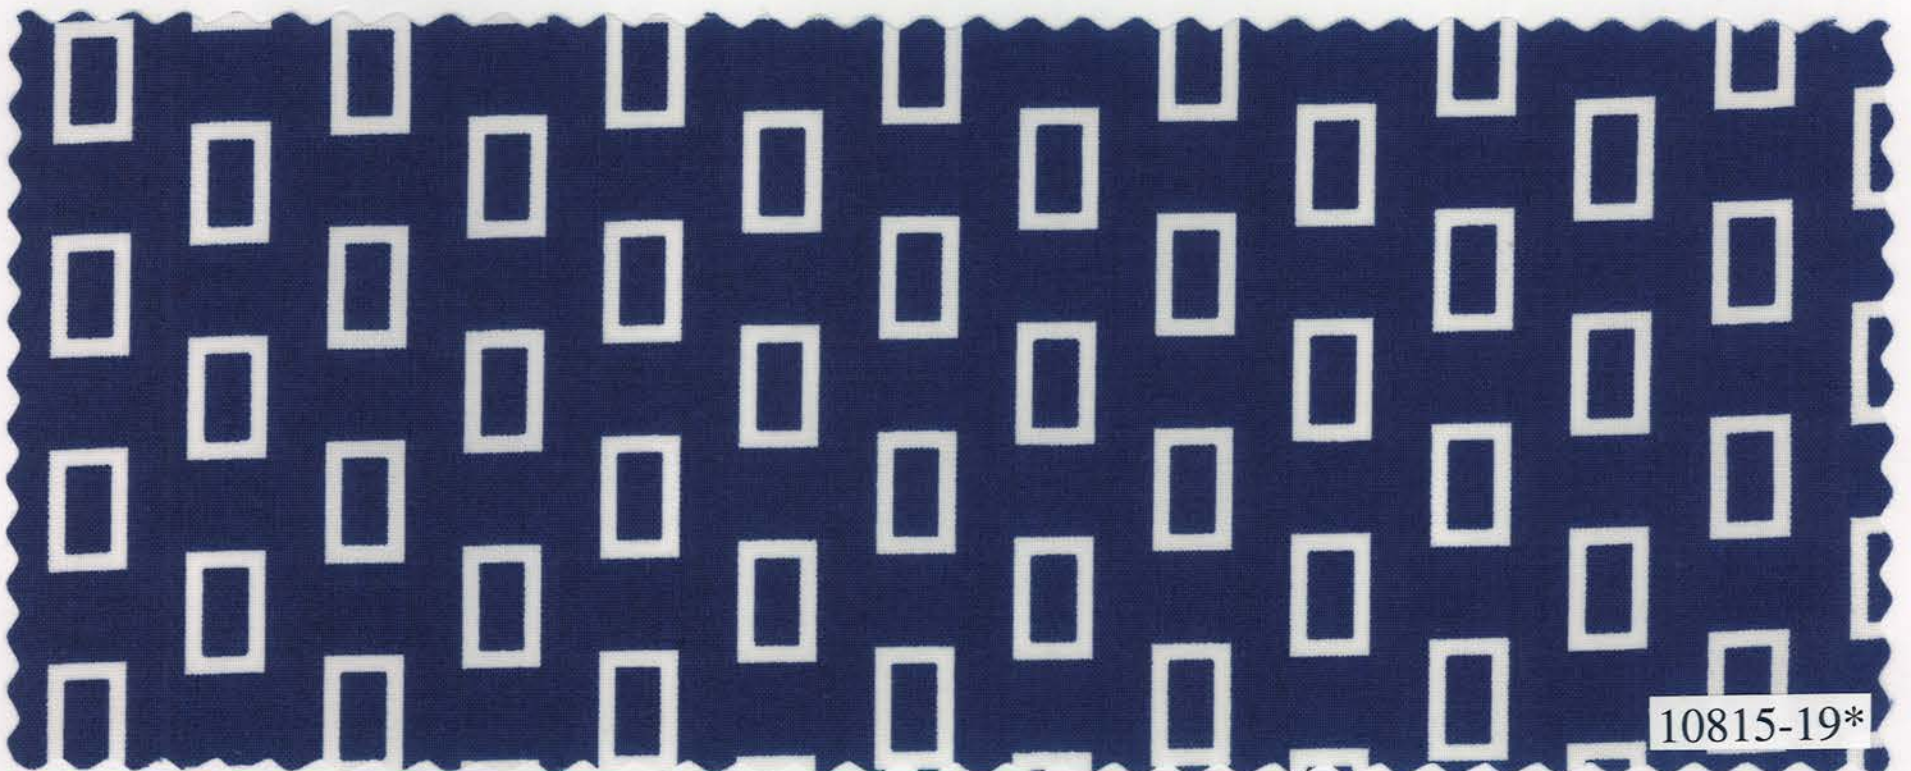

METRO

10810-19

10815-19*

Simply Style

V and Co.

moda

METRO

10811-19*

METRO

Aquatic Blue

10800-28

Lime Green

10800-27

Ombre has been reduced approximately 50% to show overall pattern.

moda

Simply Style