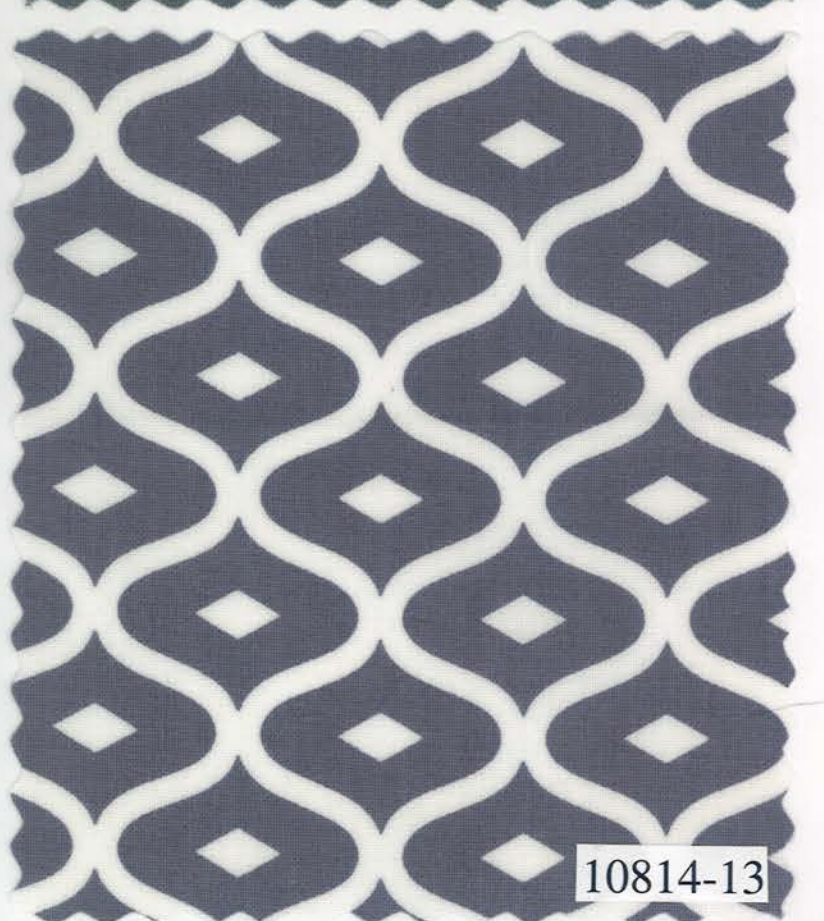

10811-13

9900-202

10814-13