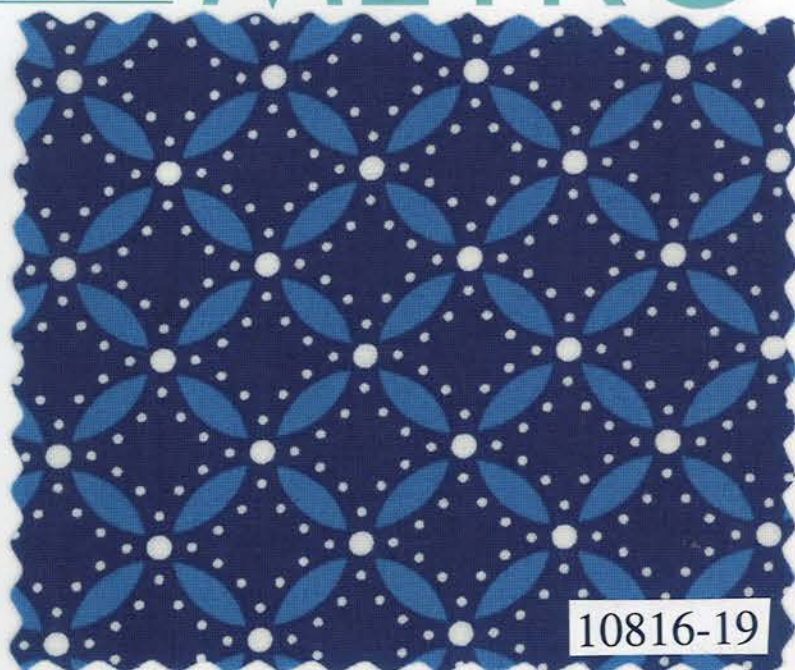

METRO

10810-19

10815-19*

Simply Style

V and Co.

moda

METRO

10811-19*

METRO

Aquatic Blue

10800-28

Lime Green

10800-27

Ombre has been reduced approximately 50% to show overall pattern.

moda

Simply Style

Navy Blue

10800-29

Eggplant

10800-25

Ombre has been reduced approximately 50% to show overall pattern.

modafabrics.com