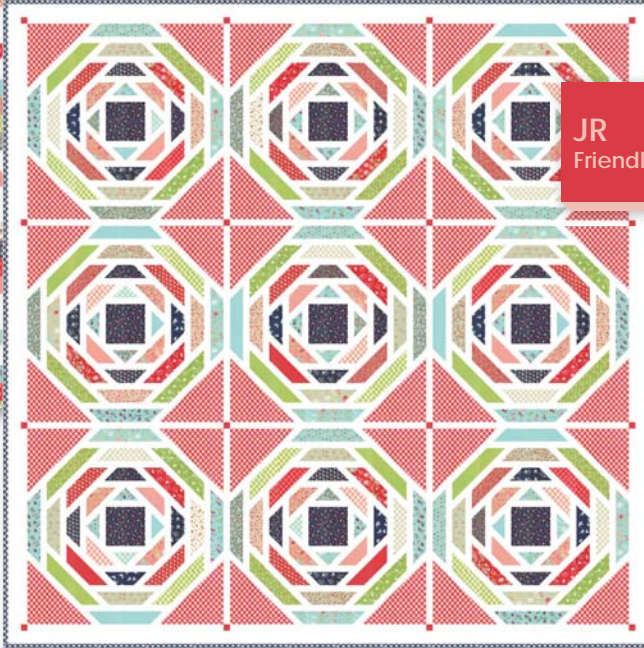

55126 11

CW 986 / CW 986G Picnic Size: 65" x 81"

JR & PP
Friendly!

TB 191 / TB 191G Clambake Size: 69" x 74.5"

LC
Friendly!

JR
Friendly!

F8
Friendly!

CW 987 / CW 987G Playful Size: 99" x 99"

TB 192 / TB 192G Summerville Size: 70" x 70"
Kit55120, pattern, fabric for quilt top & binding.

108" QUILT BACKS

Aqua

11111 12

Gray

11111 15

Red

11111 11