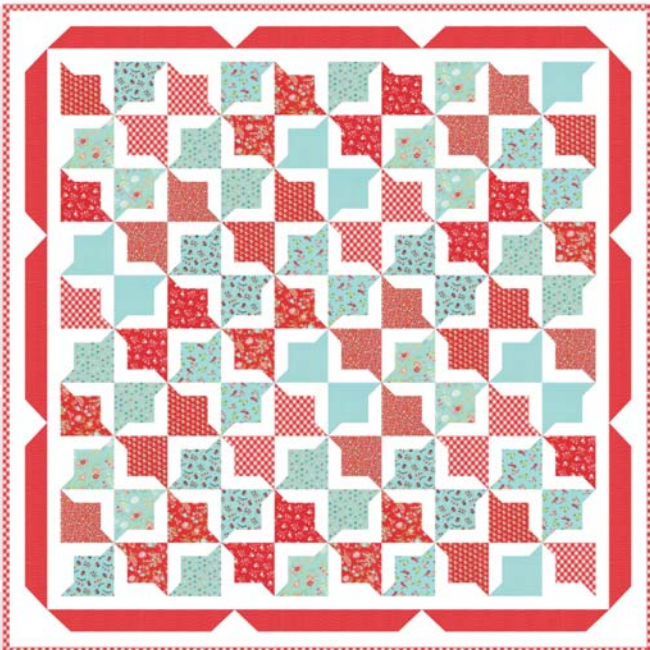

by Bonnie & Camille

F8
Friendly!

CW 984 / CW 984G
Vintage Baskets Size: 62" x 62"

W

hat's more wonderful than a picnic on a warm sunny day? This fresh line of reproduction prints in cheery red, aqua, pink, and green with just a hint of navy is filled with large florals, checks, dots and the sweetest little flowers. So pull out the picnic basket and a sewing machine. It's going to be a beautiful day.

CW 985 / CW 985G
Lazy Days Size: 73" x 73"

AB
Friendly!

TB 193 / TB 193G
Nantucket Size: 70" x 70"

Aqua

55127 12

Aqua

55121 12 *

Aqua