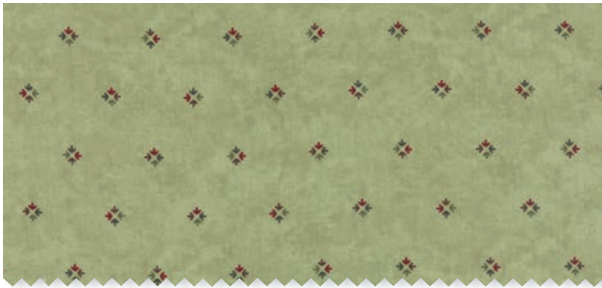

Reduced to show full panel. Panel measures 24" x 44".
Large block measures 16" x 16. Small Blocks measure 6" x 4"

6732 20 *

6538 140

6538 149

6736 19

6731 20 *

6736 18 *

6732 18

6733 18 *

6735 18

AQD 0410
Once Upon a Memory Book
features 6 quilts, 10 runners,
and 5 toppers.

KIT6730

project by Antler Quilt Designs from the book
Once Upon a Memory

JR Friendly KIT6730 - includes book
AQD 0410 / AQD 0410G
Once Upon a Memory Size: 68" x 86"