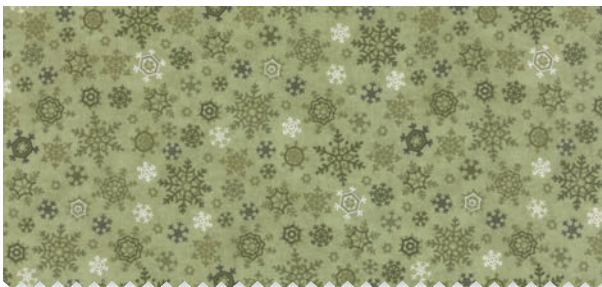

6733 18 *

6735 18

AQD 0410
Once Upon a Memory Book
features 6 quilts, 10 runners,
and 5 toppers.

KIT6730

project by Antler Quilt Designs from the book
Once Upon a Memory

JR Friendly KIT6730 - includes book
AQD 0410 / AQD 0410G
Once Upon a Memory Size: 68" x 86"