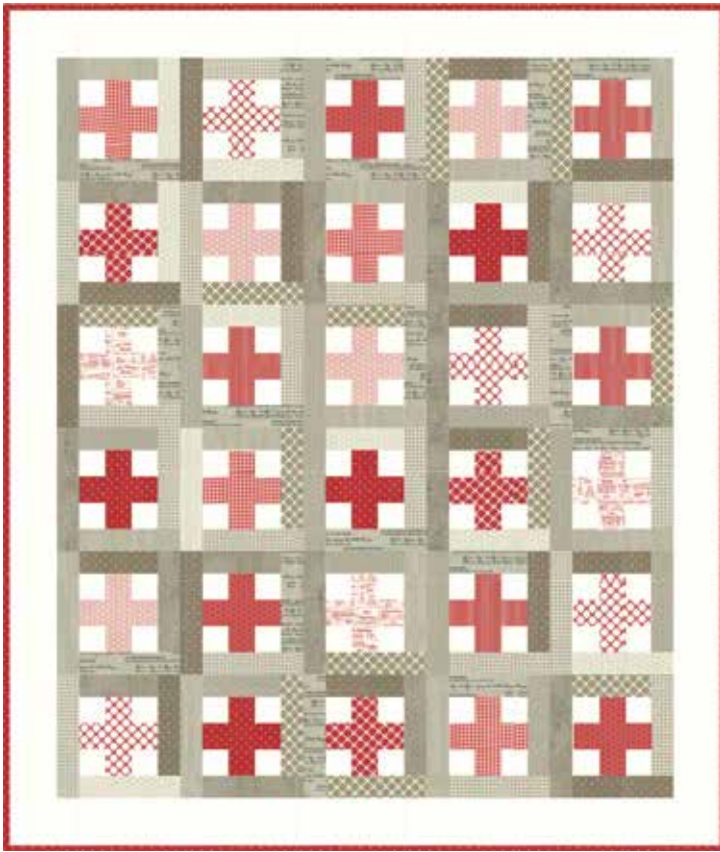

- [Sweet Tea] -

Sweetwater

JANUARY 2019 DELIVERY

pattern by Sweetwater Designs

SW P266 / SW P266 G
Cobblestone Size: 60" x 60"

JR and HB Friendly

Ah... sweet summertime! It's a time to relax on a porch swing while sipping a cold glass of freshly brewed "sweet tea". When I daydream, my perfect world would usually include sitting on the front porch of an old farmhouse somewhere down south enjoying a glass of tea. Notice I said tea – because the reality is that I'm a Colorado girl and there isn't any authentic "sweet tea" in sight. No matter what your drink of choice is, let this Sweet Tea fabric collection inspire you to relax a bit and create a beautiful quilt to sit beside you.

5727 21

5728 11 *

5723 21 *

- [Sweet Tea] -
Sweetwater

SW P267 / SW P267 G
Crossroads Size: 64" x 75"

5723 14 *

5720 24 *

5725 14

5727 14 *

5725 18 *

5729 18 *

5726 18

5727 18

5728 18 *

5723 18

5720