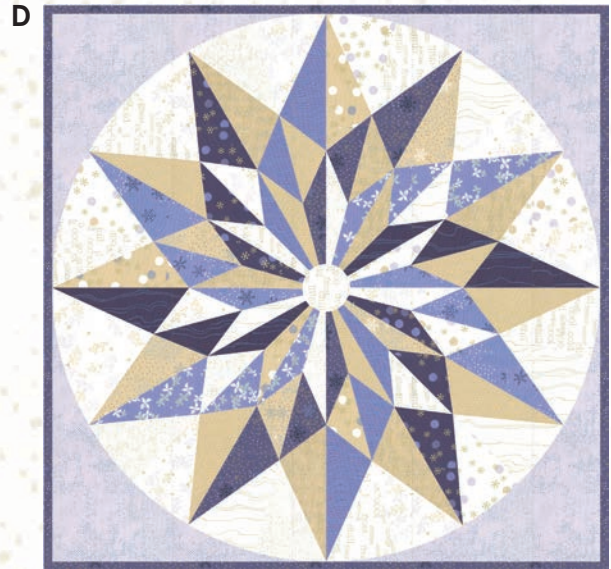

# Chill

ZEN CHIC

**A** ZC MS2QP - Mega Star 2 49" x 49" JR Friendly; **B** ZC TT2QP - Those Trees 2 58" x 71";  
**C** ZC WWQP - Winter Windows 73" x 69" LC Friendly; **D** ZC WSQP - Winter Star 33" x 33" F8 Friendly.