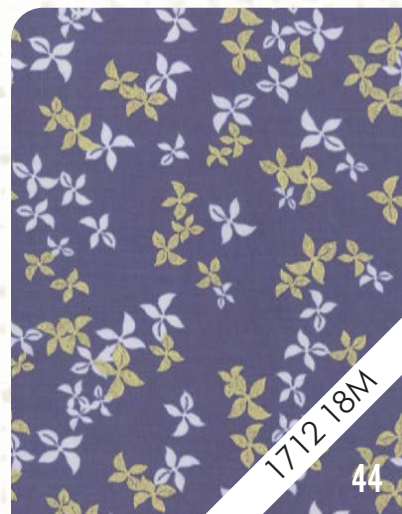

Chill

ZEN CHIC

Hello winter, time to get cozy!

JUNE DELIVERY

moda