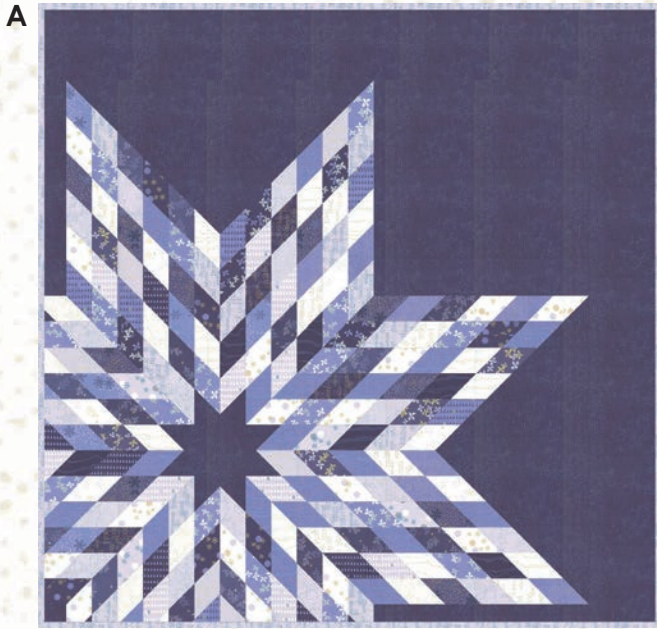

# Chill

ZEN CHIC

**A** ZC MS2QP - Mega Star 2 49" x 49" JR Friendly; **B** ZC TT2QP - Those Trees 2 58" x 71";  
**C** ZC WWQP - Winter Windows 73" x 69" LC Friendly; **D** ZC WSQP - Winter Star 33" x 33" F8 Friendly.