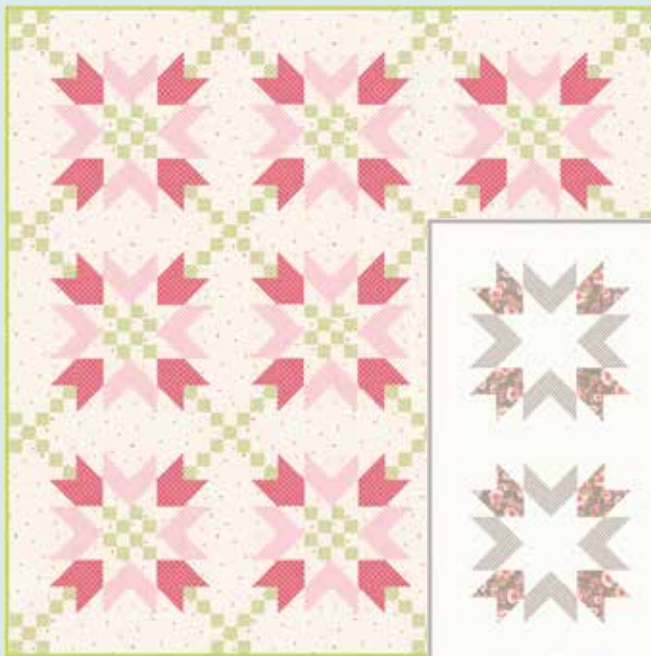

# Grace

berenda riddle  
 • designs •

home of

Acorn Quilt & Gift Company

**AUGUST DELIVERY**

*moda* FABRICS + SUPPLIES®

**AQ 281 Emmie A**  
 48" x 48"

**AQ 281 Emmie C**  
 60" x 60" F8 Friendly

**AQ 281 Emmie B**  
 48" x 48"

*Color Options!*

Grace.

Amazing Grace.

I feel a sense of grace every time I start work on a quilt or fabric collection, and it continues until I finish. There is grace in knowing that this is my work, that I am designing with Moda.

For this collection, I wanted to revisit Ambleside, my first collection with Moda. I think of Grace as Ambleside's little sister... they are both classic and fresh at the same time. The colors and prints reflect the same crisp breath of spring. Pairing an airy linen white with soft hues of Duck Egg Blue, Willow, Blush, Sunbeam Yellow, Grace is grounded with Cobblestone Grey, and a pop of rosy Red. Create treasures for your home and those you love by surrounding yourself with Grace.