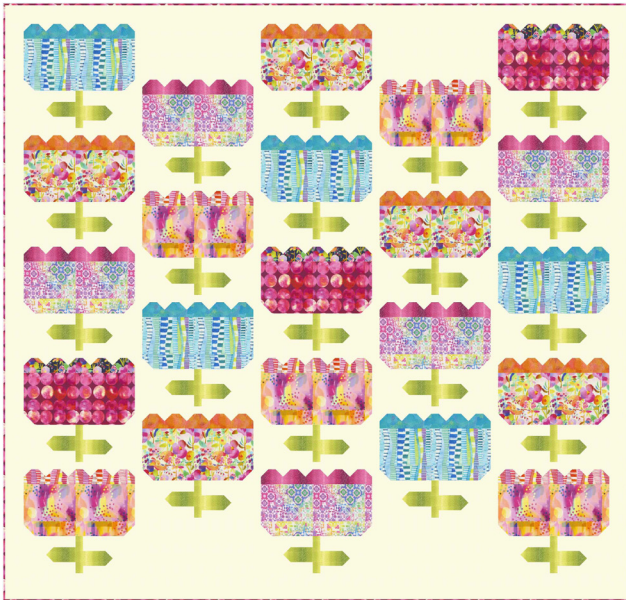

GRADIENTS AURAS

by *moda*

Introducing a new, stunning collection of colorful watercolor fabrics, **Gradients Auras**. With their vibrant hues and wild brush strokes, these fabrics are sure to make a statement. Ranging from all the shades of pink, orange, and yellow to all the shades of blue, green, and even black, the color spectrum in this collection is endless.

Light Version

Dark Version

WS 65 Lollies 84" x 80"
by Wendy Sheppard

GRADIENTS AURAS *by moda*

33730 11

33737 11

33735 11

33734 11

JANUARY DELIVERY

•27 Prints •4 108" Quilt Backs •100% Premium Cotton
JR, LC, MC & PP include 27 skus plus two each of 33730-33734 & 33737-11.