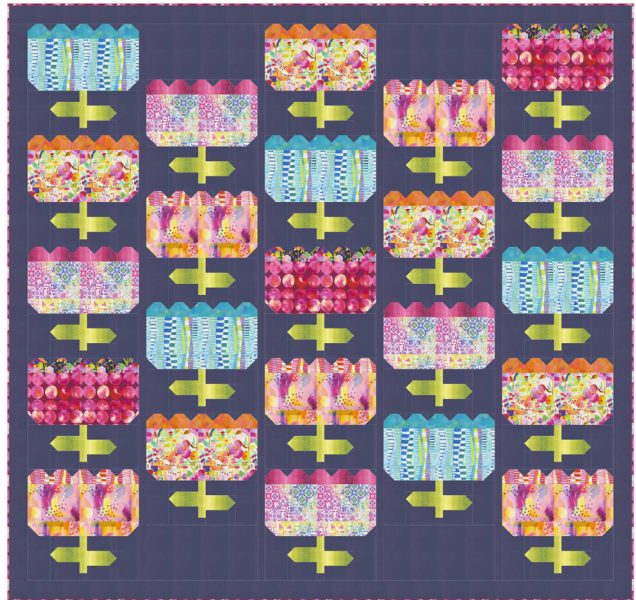

GRADIENTS AURAS

by *moda*

Introducing a new, stunning collection of colorful watercolor fabrics, **Gradients Auras**. With their vibrant hues and wild brush strokes, these fabrics are sure to make a statement. Ranging from all the shades of pink, orange, and yellow to all the shades of blue, green, and even black, the color spectrum in this collection is endless.

Light Version

Dark Version

WS 65 Lollies 84" x 80"
by Wendy Sheppard

GRADIENTS AURAS *by moda*

33730 11

33737 11

33735 11

33734 11

33735 16

33734 15

33733 15

108" QUILT BACKS

108011 11

108011 12

108011 13

108012 18

JANUARY DELIVERY

•27 Prints •4 108" Quilt Backs •100% Premium Cotton
JR, LC, MC & PP include 27 skus plus two each of 33730-33734 & 33737-11.