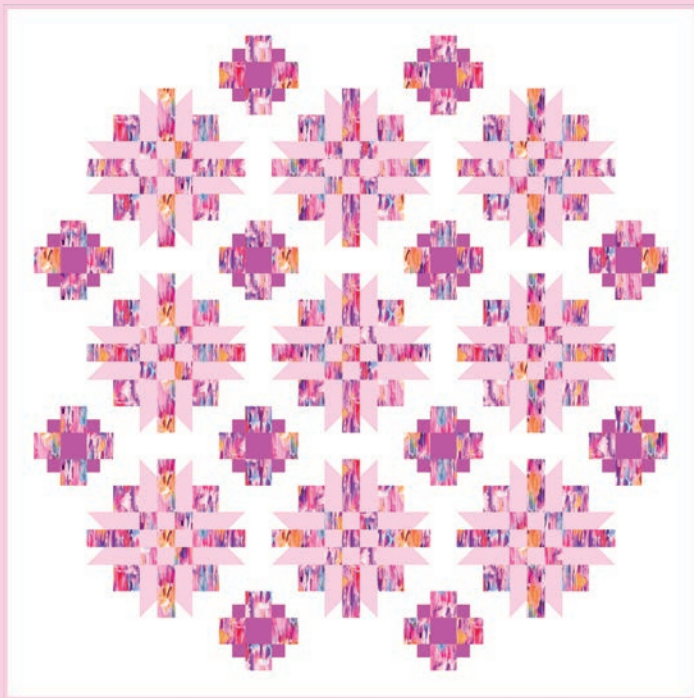

Pink Version

BNB 2410 Bowen 78" x 78"
by Branch & Blume