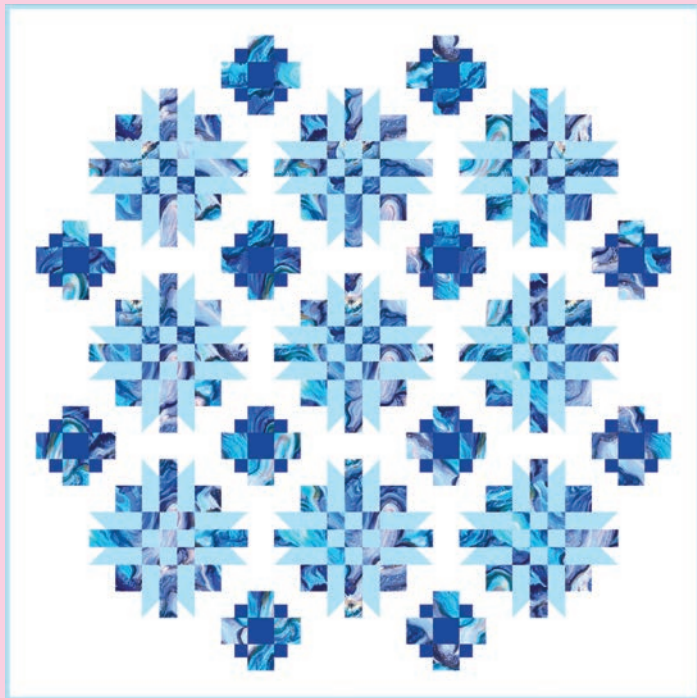

Gradients Euphoria *moda*

Blue Version